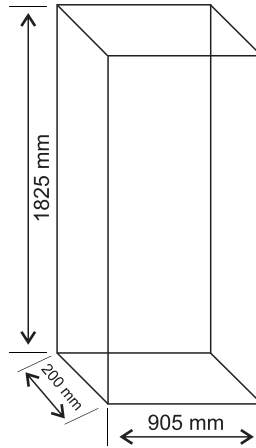

Sabit Dolaplar

33

Immovable Cabinets

154 Ad./Pcs